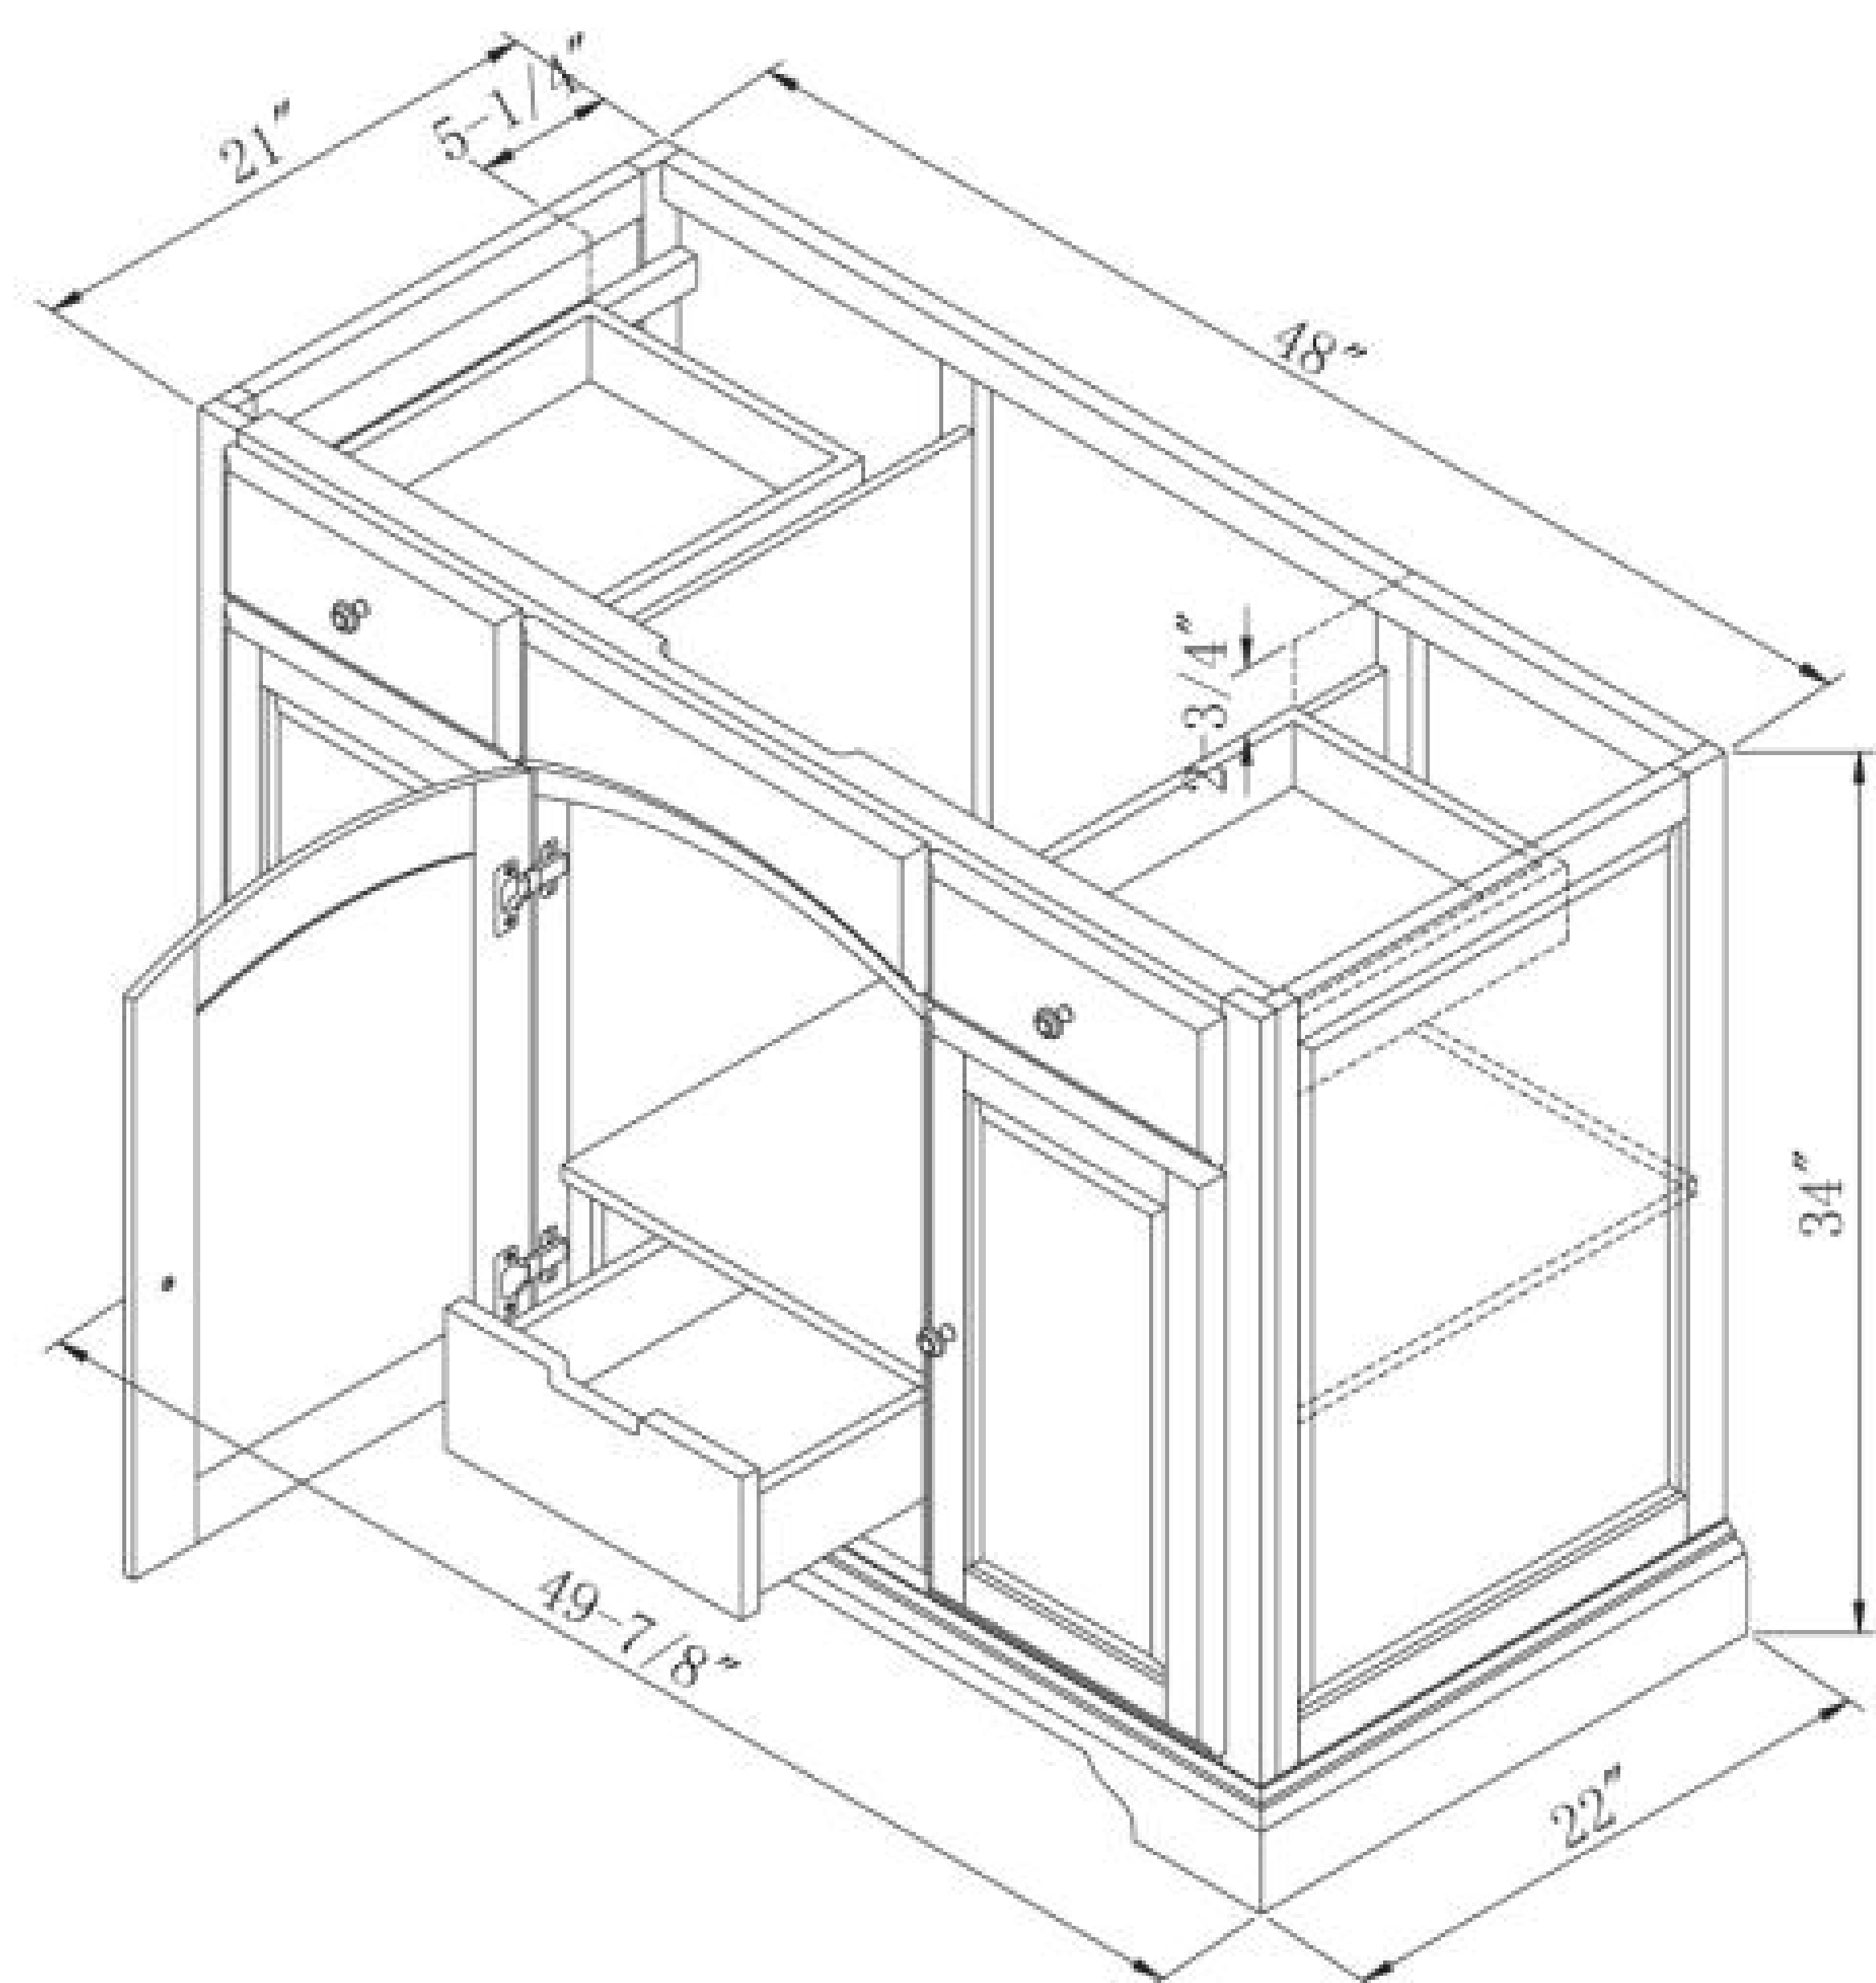

Solid wood drawer with dove-tail joinery.

Decorative mirror frame with beveled glass.

Decorative door and side panels.

Soft close door mechanisms.

Adjustable levelers.

Dramatic crown molding on mirror.

The 36 inch wide cabinet features a pull-out storage tray for easy access to bath items.

The Union Square Collection features raised panel doors and side panels, a decorative bracket base, and mirrors that feature dramatic crown moldings and arched and beveled glass.

See how this collection can be right at home in your bath.

Features Include:

- * Raised panel door and side panels.
- * Arched door and mirror details.
- * Decorative bracket base detail.
- * Matching mirrors with beveled glass.
- * Hand applied and detailed finish.
- * Adjustable levelers for ease of installation.
- * Right side features an adjustable shelf and the left side features a pull-out storage unit.

US3041MR Mirror
US3641MR Mirror

US4821D Vanity
3 x Drawer / 2 x Adj. Shelf

Traditionally styled with a casual twist - the Union Square Collection from Sagehill Designs uses timeless design attributes to accent this collection of fine furnishings for the bath. The Union Square Collection features raised panel doors and side panels, a decorative bracket base, and mirrors that feature dramatic crown moldings and arched and beveled glass.