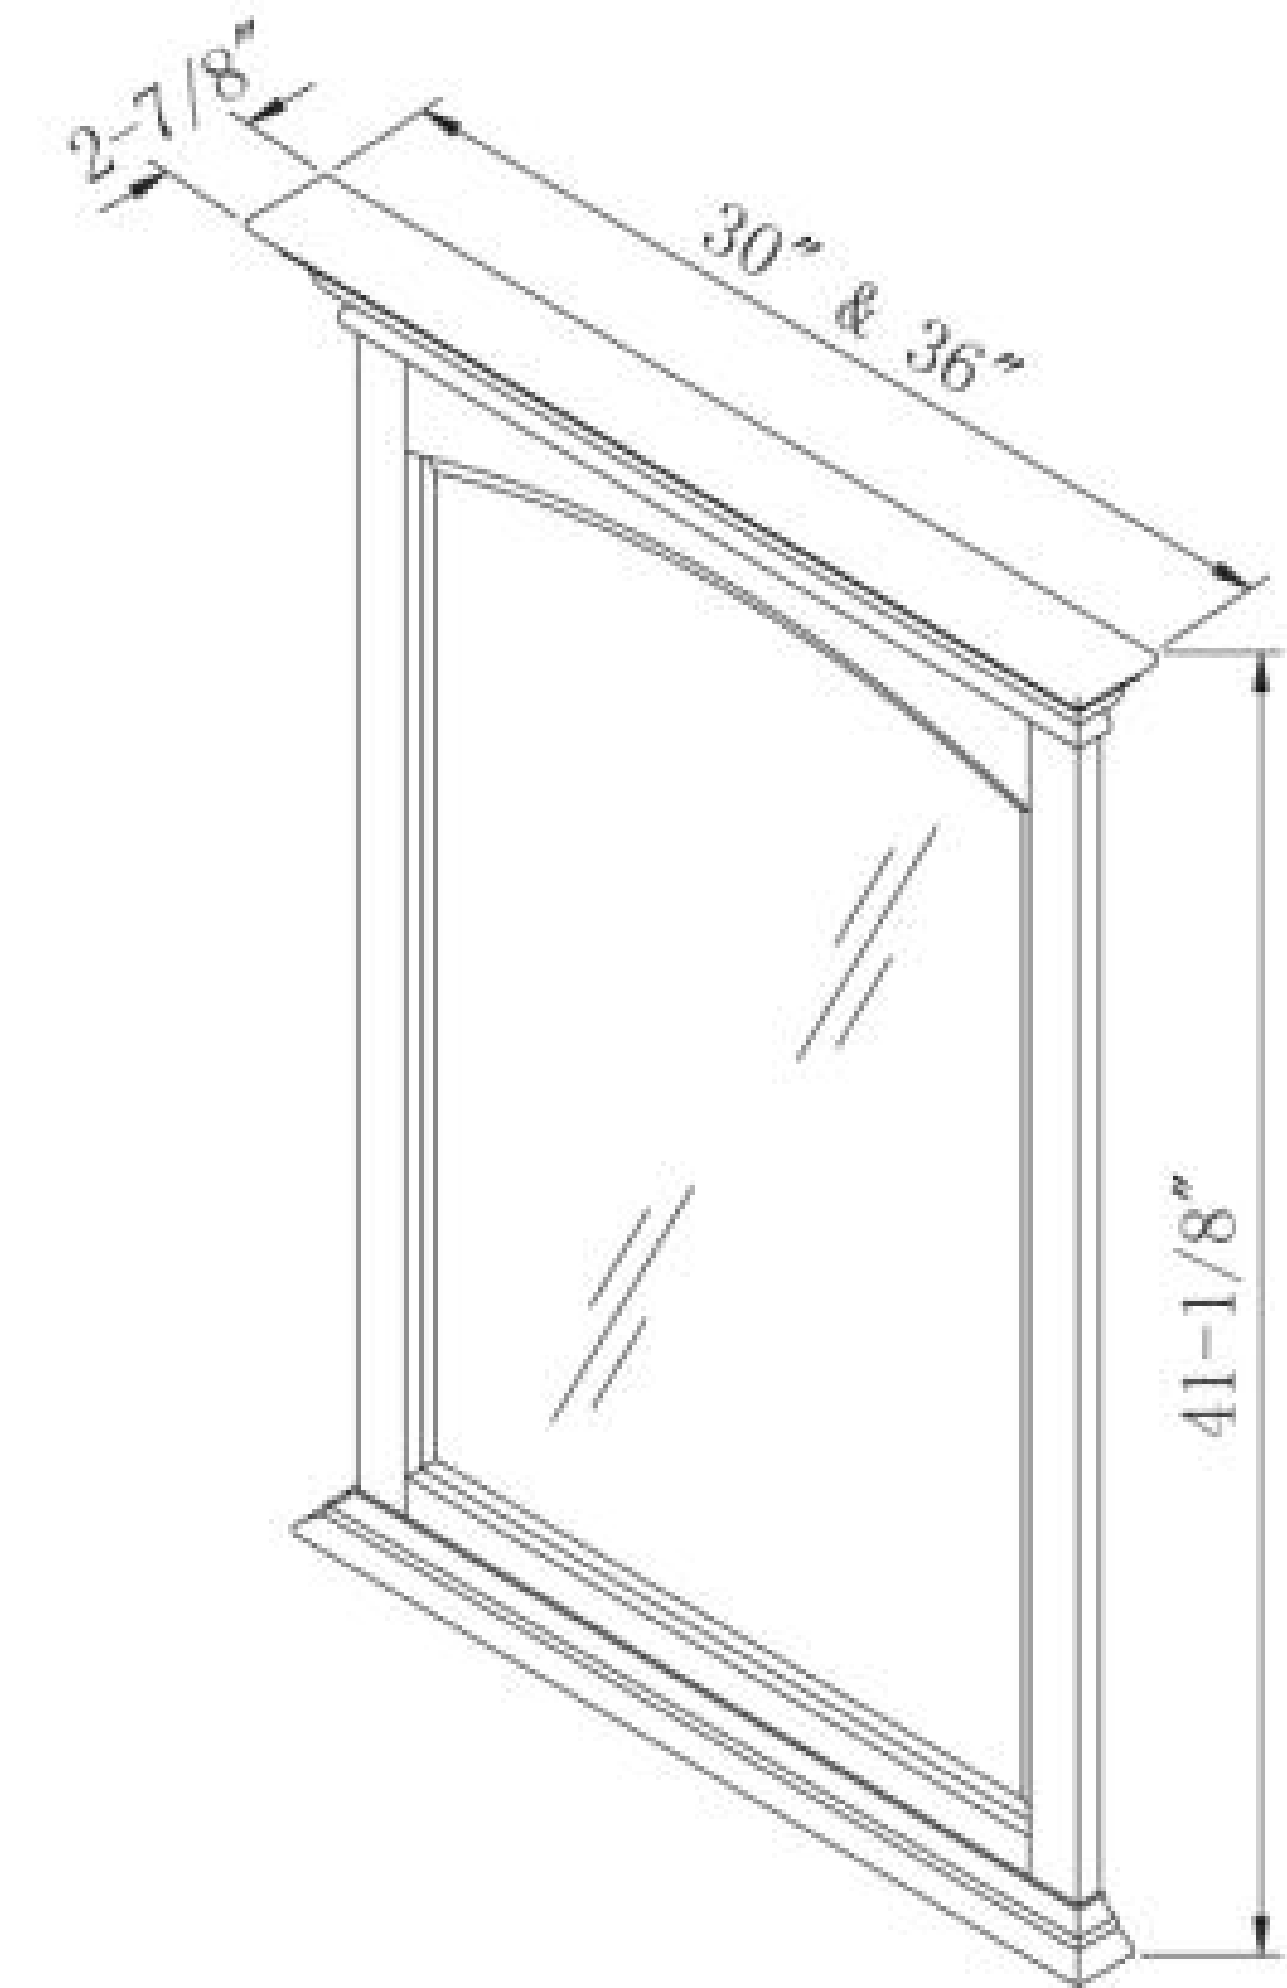

Solid wood drawer with dove-tail joinery.

Decorative mirror frame with beveled glass.

Decorative door and side panels.

Soft close door mechanisms.

Adjustable levelers.

Dramatic crown molding on mirror.

The 36 inch wide cabinet features a pull-out storage tray for easy access to bath items.

The Union Square Collection features raised panel doors and side panels, a decorative bracket base, and mirrors that feature dramatic crown moldings and arched and beveled glass.

See how this collection can be right at home in your bath.

Features Include:

- * Raised panel door and side panels.
- * Arched door and mirror details.
- * Decorative bracket base detail.
- * Matching mirrors with beveled glass.
- * Hand applied and detailed finish.
- * Adjustable levelers for ease of installation.
- * Right side features an adjustable shelf and the left side features a pull-out storage unit.